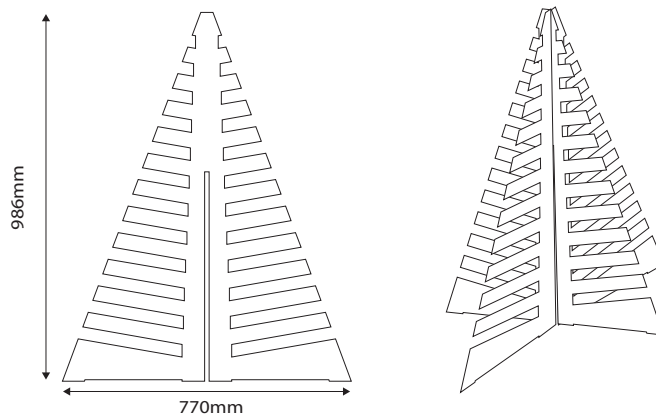

ECO ECHO TREE – Product Detail Sheet

Date: 6/11/2020

NAME ECO ECHO TREE
DESIGNER: Cuts By Design
ORIGIN: Made in Australia
COLOURS: EchoPanel® Brown 979
EchoPanel® Frost 101
EchoPanel® Ivy 330
EchoPanel® Onyx 550
EchoPanel® Off White 500
EchoPanel® Vineyard 349

COMPOSITION: EchoPanel® 12mm (100% PET w / 60% recycled)

PANEL DIMENSIONS: SMALL 493 x 385 x 12mm (+/- 2mm)

MEDIUM 986 x 770 x 12mm (+/- 2mm)

***Also available as special order large 1800 x 1409 x 24mm (+/- 2mm)**

WEIGHT: 6,500g/m² +/-10%

THICKNESS: 12mm +/- 7% (EchoPanel®)

PERFORMANCE ECHOPANEL® 12MM

COLOUR FASTNESS TO LIGHT: ISO 105-B02-1994 Rating: 6-7

FIRE TEST: AS 1530.3
ISO 9705: Group 1
GB8624 B1
BS EN 13501.1: Classification B-s1, d0