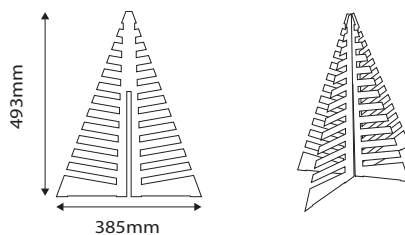

ECO ECHO TREE – Product Detail Sheet

Date: 6/11/2020

NAME ECO ECHO TREE
DESIGNER: Cuts By Design
ORIGIN: Made in Australia
COLOURS: EchoPanel® Brown 979
EchoPanel® Frost 101
EchoPanel® Ivy 330
EchoPanel® Onyx 550
EchoPanel® Off White 500
EchoPanel® Vineyard 349

COMPOSITION: EchoPanel® 12mm (100% PET w / 60% recycled)

PANEL DIMENSIONS: SMALL 493 x 385 x 12mm (+/- 2mm)

MEDIUM 986 x 770 x 12mm (+/- 2mm)

***Also available as special order large 1800 x 1409 x 24mm (+/- 2mm)**

WEIGHT: 6,500g/m² +/-10%

THICKNESS: 12mm +/- 7% (EchoPanel®)

PERFORMANCE ECHOPANEL® 12MM

COLOUR FASTNESS TO LIGHT: ISO 105-B02-1994 Rating: 6-7

FIRE TEST: AS 1530.3
ISO 9705: Group 1
GB8624 B1
BS EN 13501.1: Classification B-s1, d0